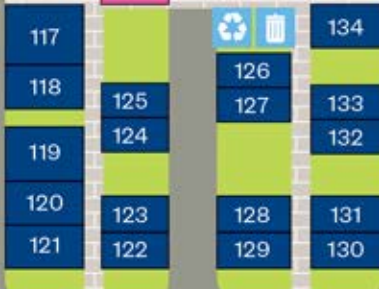

Tent Sites

Tent Sites

PLEASE DO NOT DRIVE ON THE GRASS

Shed Private

PLEASE DRIVE SLOWLY AROUND THE PARK AT ALL TIMES

Tent Sites

KERR ROAD

- 21
- 22
- 23
- 24
- 25
- 26

- 27
- 28
- 29
- 30
- 31
- 32

- 71
- 72
- 73
- 74

THE HELICOPTER LINE
New Zealand

West Coast
FRANZ JOSEF & FOX GLACIERS
Glaciers

SCENIC HELICOPTER FLIGHTS

Book here and SAVE

with your TOP 10 club membership when booked at reception.